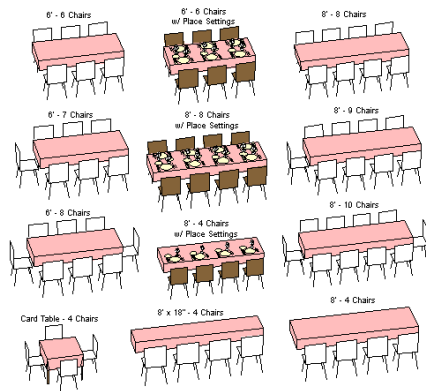

You get tables and chairs for all occasions; casino and catering equipment; p.a. and a.v. equipment; stages, dance floors, pipe and drape modules, pavilions, awnings and signs; and a collection of lawn furniture that includes gazebos, umbrella tables and lattice screens. You also get everything you need to create building interiors/exteriors and landscapes. Finally, you get a large collection of furniture suitable for home and office design. Nearly all of the supplied 3D furniture was created using the package—some of it by people just like you.

Round Tables with Chairs

	Standard	with Overlay	With Place Settings use sparingly	Simple use in large designs
3'	3' - 4 Chairs 3' - 6 Chairs	3' - 4 Chairs 3' - 6 Chairs	3' - 4 Chairs	3' - 4 Chairs
4'	4' - 4 Chairs 4' - 6 Chairs 4' - 8 Chairs	4' - 4 Chairs 4' - 6 Chairs 4' - 8 Chairs	4' - 4 Chairs 4' - 6 Chairs	4' - 4 Chairs 4' - 6 Chairs 4' - 8 Chairs
5'	5' - 4 Chairs 5' - 6 Chairs 5' - 8 Chairs 5' - 10 Chairs	5' - 4 Chairs 5' - 6 Chairs 5' - 8 Chairs 5' - 10 Chairs	5' - 4 Chairs 5' - 8 Chairs	5' - 4 Chairs 5' - 6 Chairs 5' - 8 Chairs 5' - 10 Chairs
6'	6' - 8 Chairs 6' - 10 Chairs 6' - 12 Chairs	6' - 8 Chairs 6' - 10 Chairs 6' - 12 Chairs	6' - 8 Chairs 6' - 10 Chairs	6' - 8 Chairs 6' - 10 Chairs 6' - 12 Chairs

Banquet Tables & Chairs